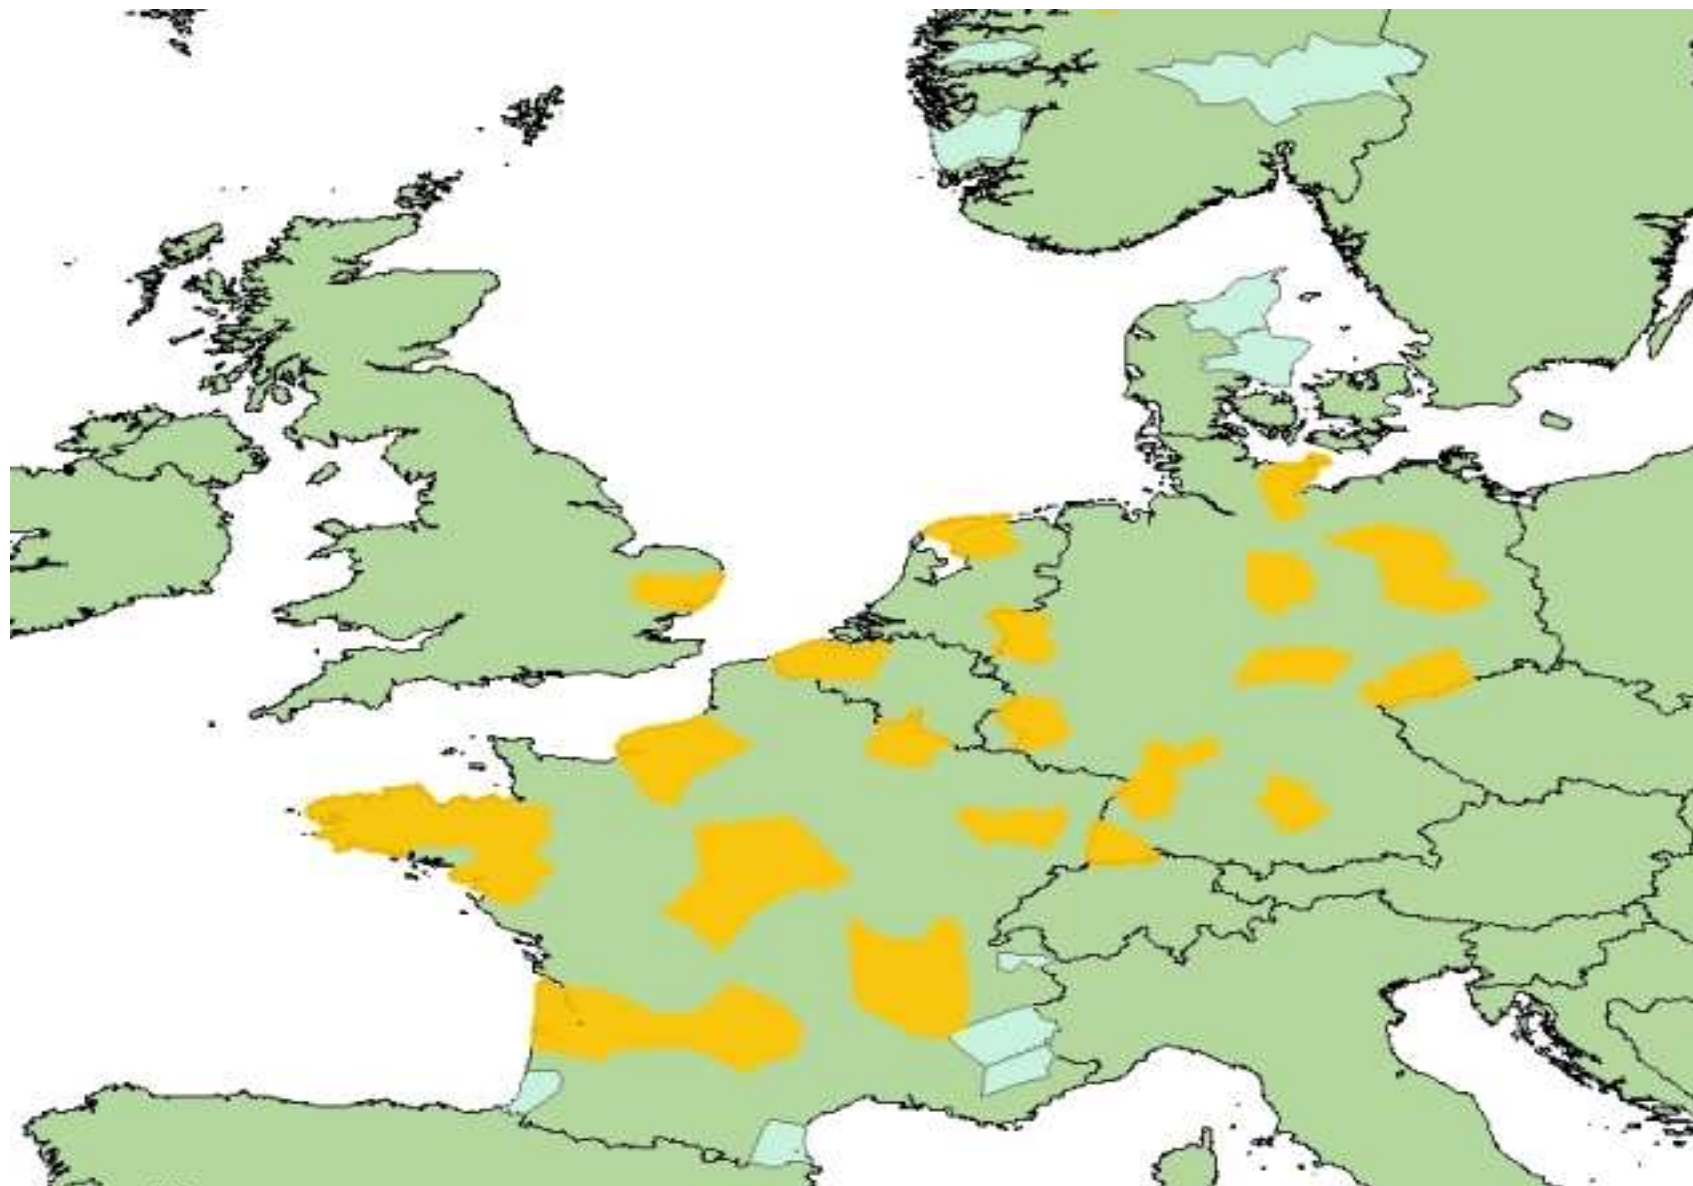

Kanaal 5A - Friesland