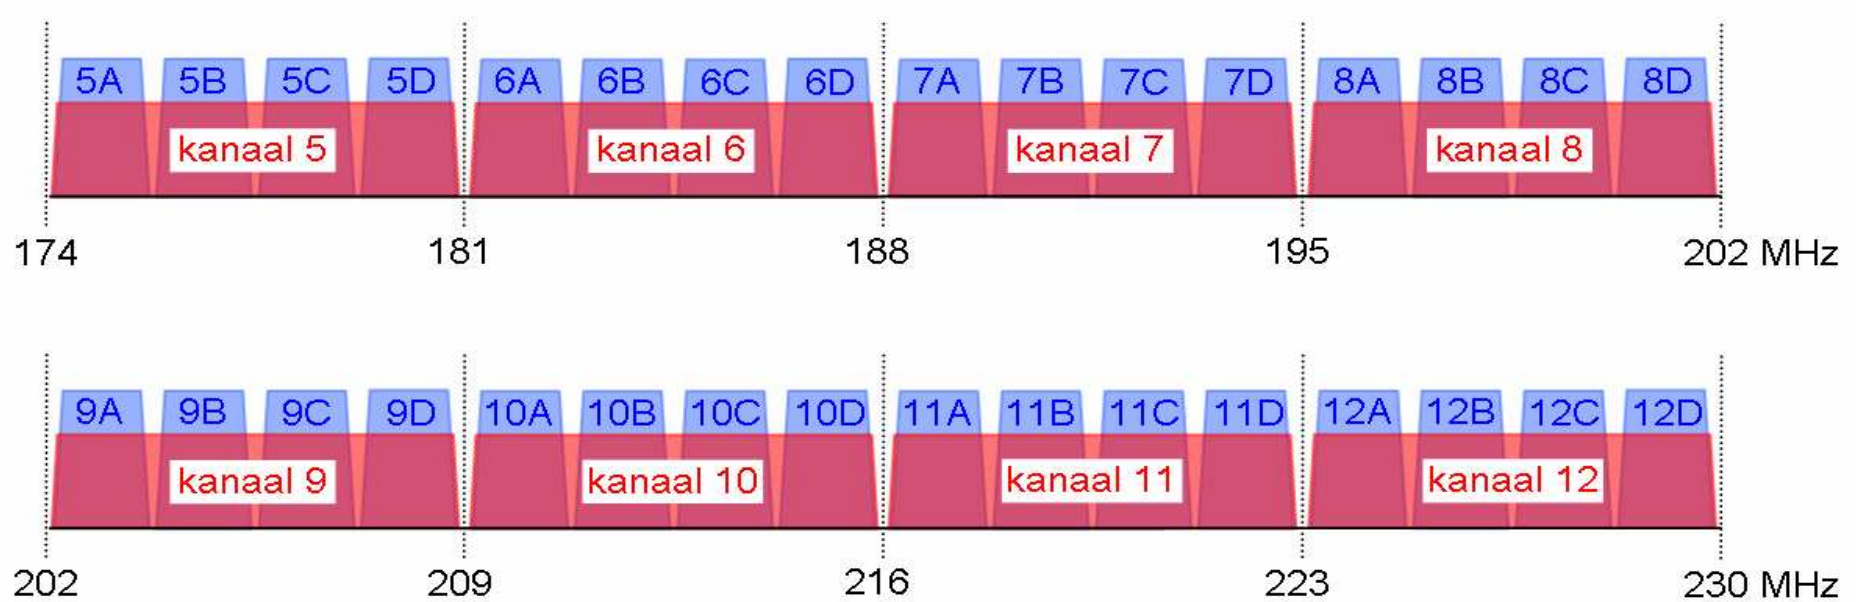

Explanation of subdivision of channels into DAB blocks

Band III: 174-230 MHz, channel 5 - 12

Blue: T-DAB blocks
Red: DVB-T channels